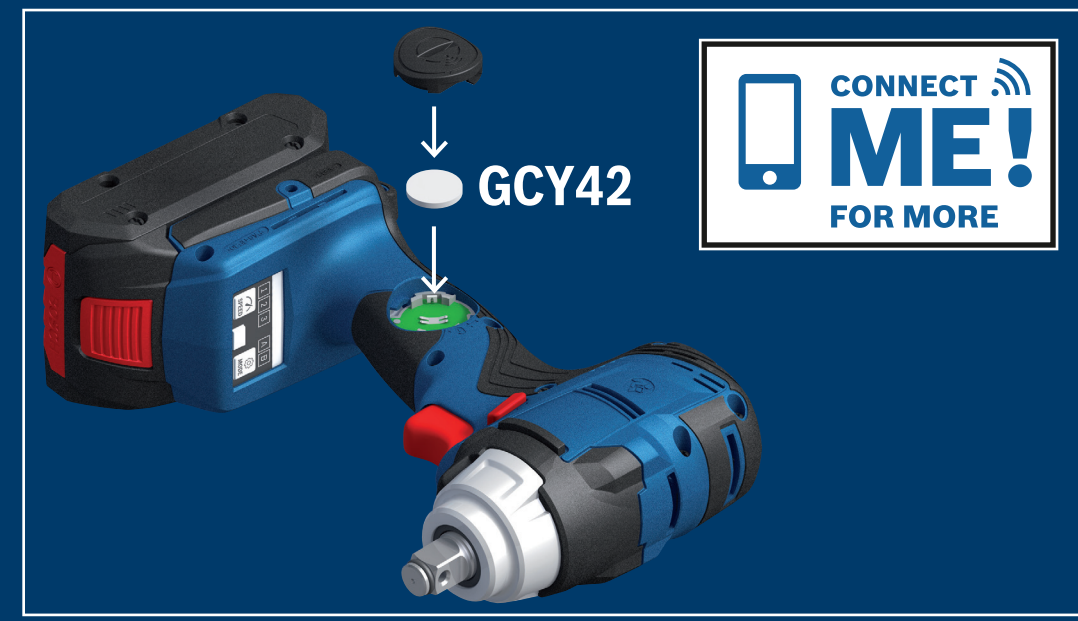

# GDS 18V-330 HC Professional GDS 18V-320 C Professional

1

2

3

Robert Bosch Power Tools GmbH  
70538 Stuttgart  
GERMANY  
www.bosch-pt.com

1 609 92A 9RH

(2024.04) TAG