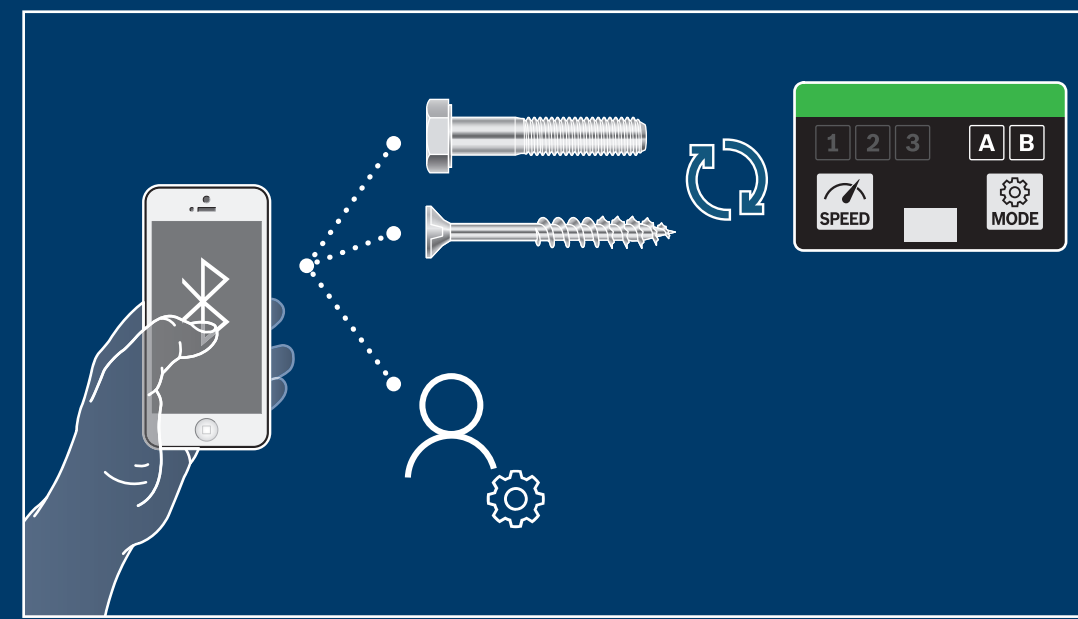

# GDS 18V-330 HC Professional GDS 18V-320 C Professional

1

2

3

Robert Bosch Power Tools GmbH  
70538 Stuttgart  
GERMANY  
www.bosch-pt.com

1 609 92A 9RH

(2024.04) TAG