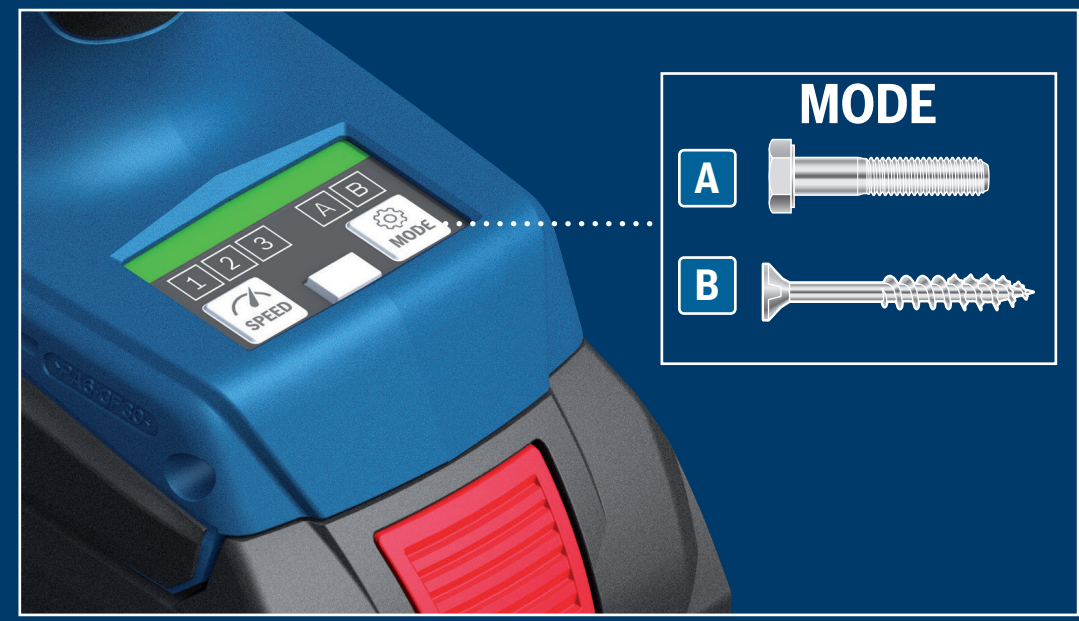

# GDS 18V-330 HC Professional GDS 18V-320 C Professional

1

2

3

Robert Bosch Power Tools GmbH  
70538 Stuttgart  
GERMANY  
www.bosch-pt.com

1 609 92A 9RH

(2024.04) TAG